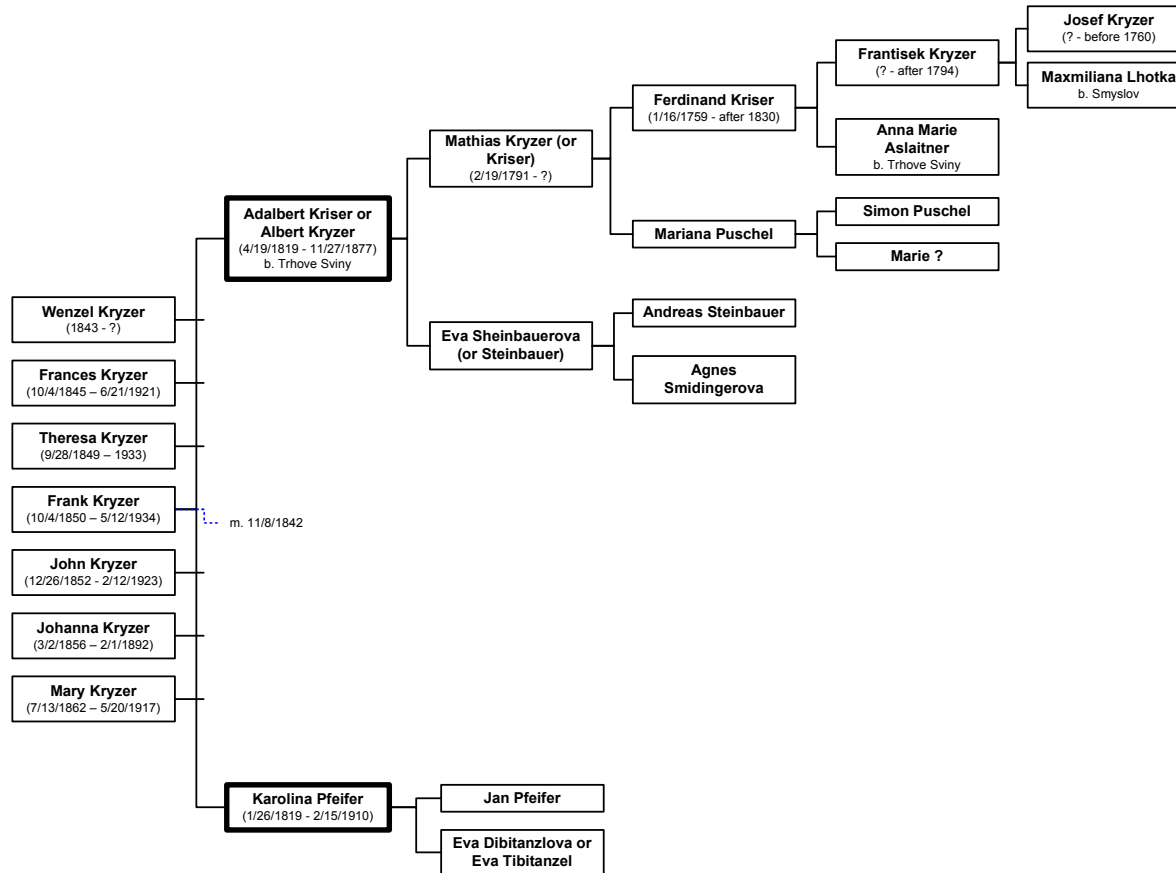

# Ancestor Tree for Albert Kryzer & Karolina Pfeifer

children  
←

→  
parents

Assembled:  
6/25/2003

Assembled by:  
Jeff Kryzer (jeff@kryzer.com)

Major Research done by:  
Leo T. Brom  
Chuck Kryzer